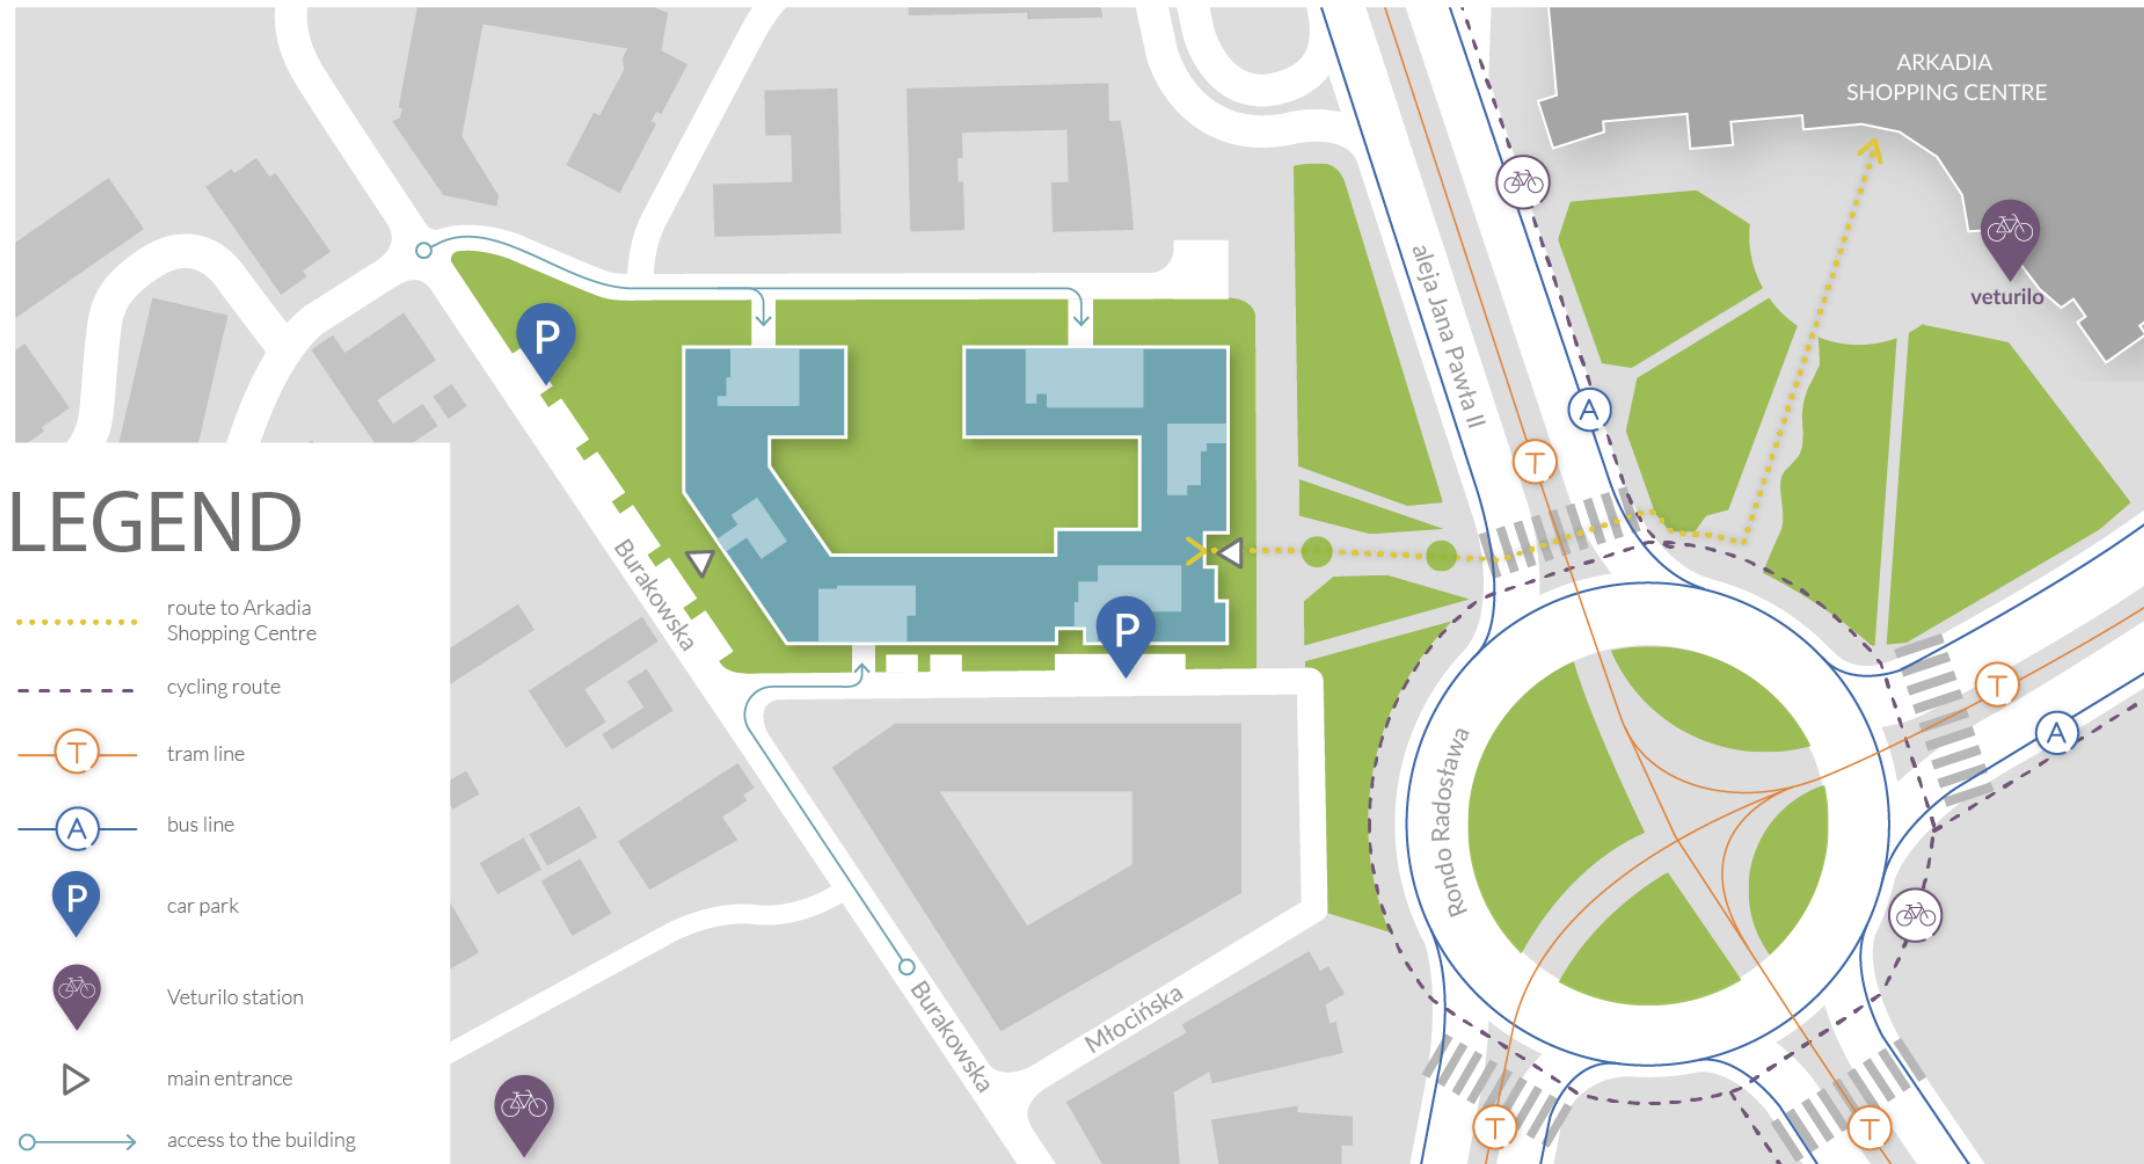

HOW DO YOU GET TO FOREST CAMPUS?